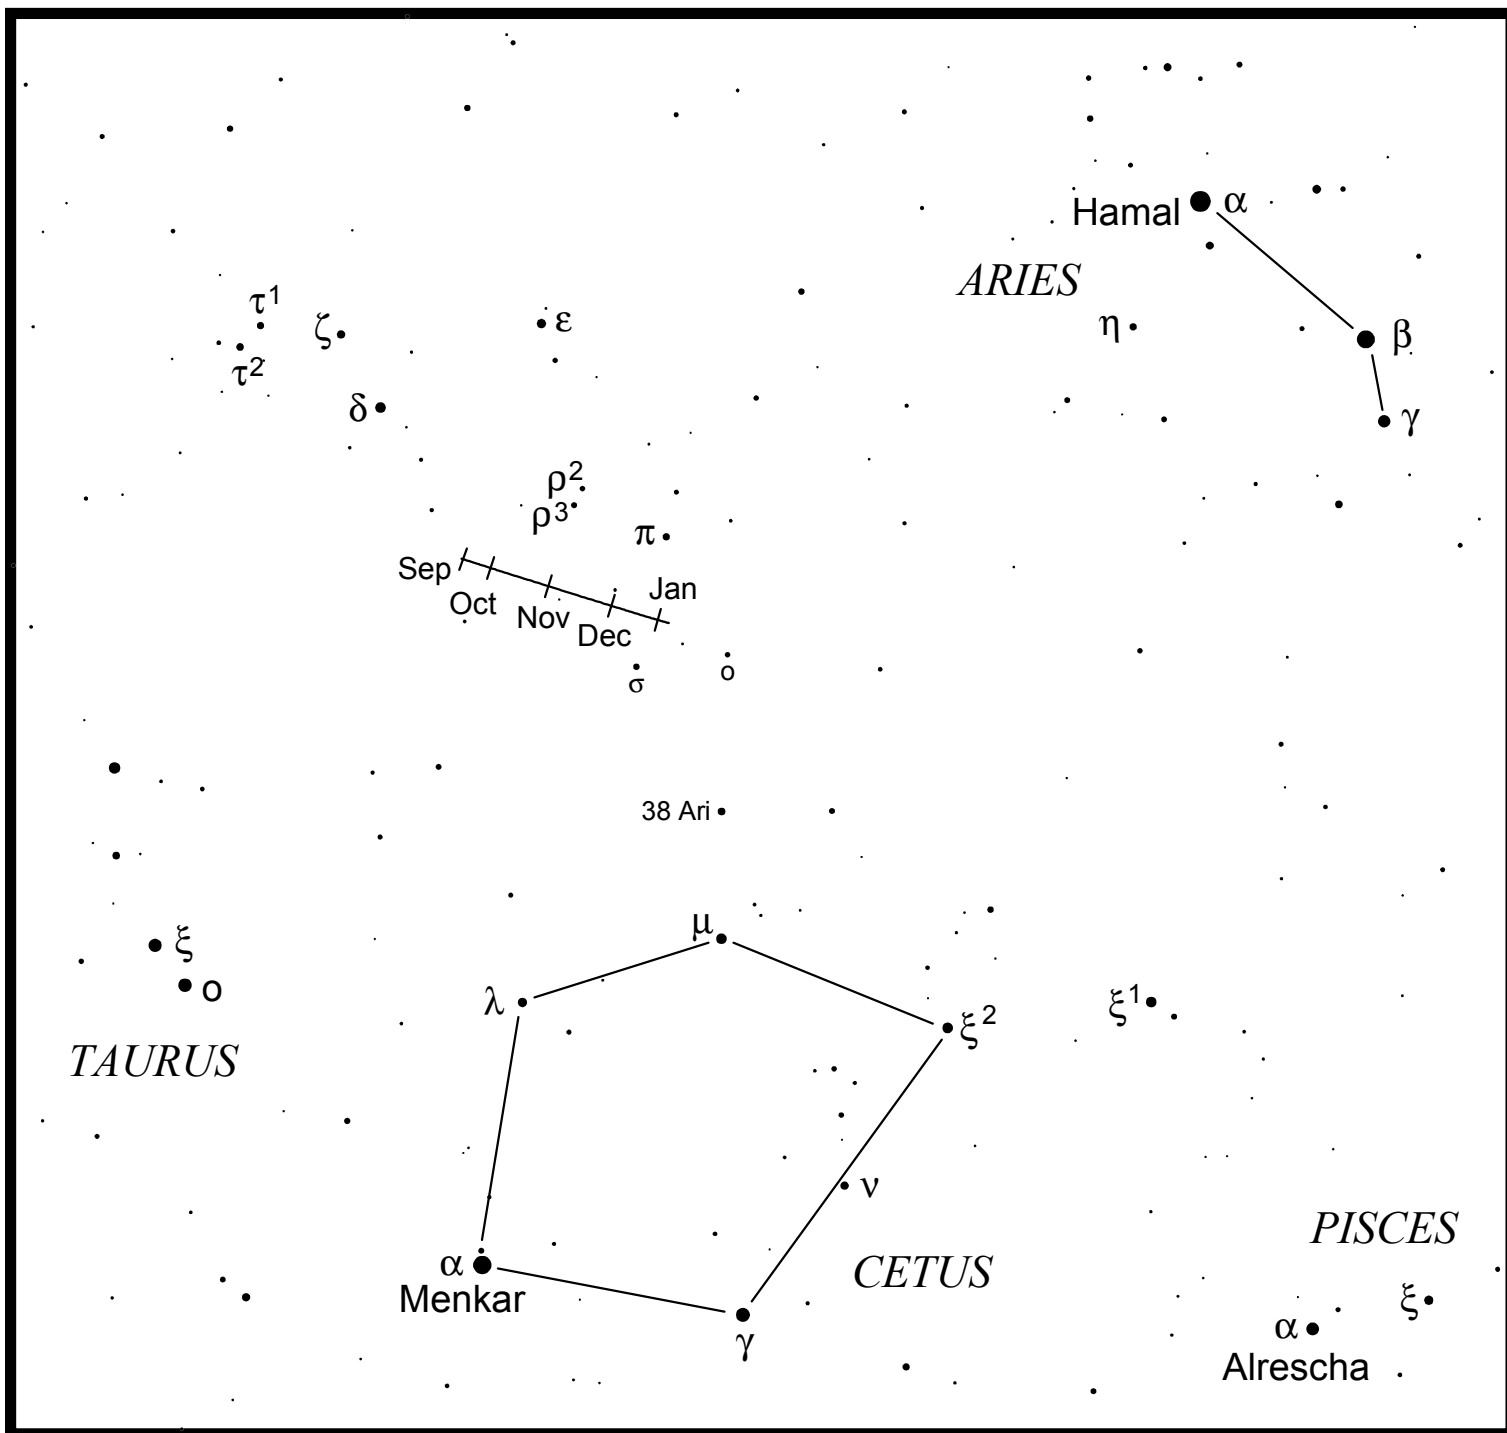

Uranus Finder Chart

Uranus's retrograde path from Aug. 24, 2022 to Jan. 22, 2023.
 Tick marks denote position on the first day of the month.

Polyconic Projection
 Robert D. Miller